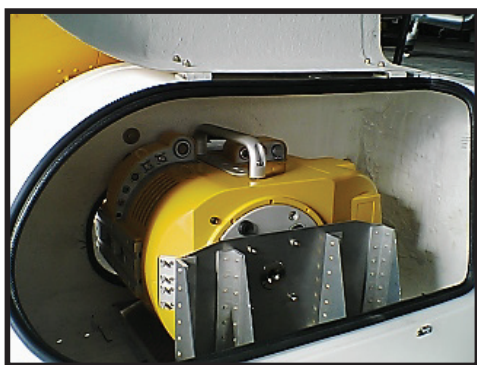

Simplex Helipods

R44 STANDARD

Maximize your R44 with FAA approved Helipod luggage systems. Helipods utilize proven light weight technology and are designed to optimize your R44. Adding storage capacity increases operational versatility and enhances cabin safety. Why take on added risk when Helipods from Simplex are lightweight, offer quick installation, and are suited to your storage needs.

- FAA STC # SR01418SE & CAA STC # 41.21E.18
- EASA STC # EASA.IM.R.S.00713
- RAPID INSTALLATION
- WEATHERPROOF
- LIGHTWEIGHT
- INCREASED CABIN SAFETY
- ENHANCED CABIN COMFORT
- "GULL WING" DOOR STYLE FOR GENERAL STORAGE
- DOOR STYLE ALLOWS FOR FULL USE OF AVAILABLE SPACE

Suitable as a platform for 3rd party equipment